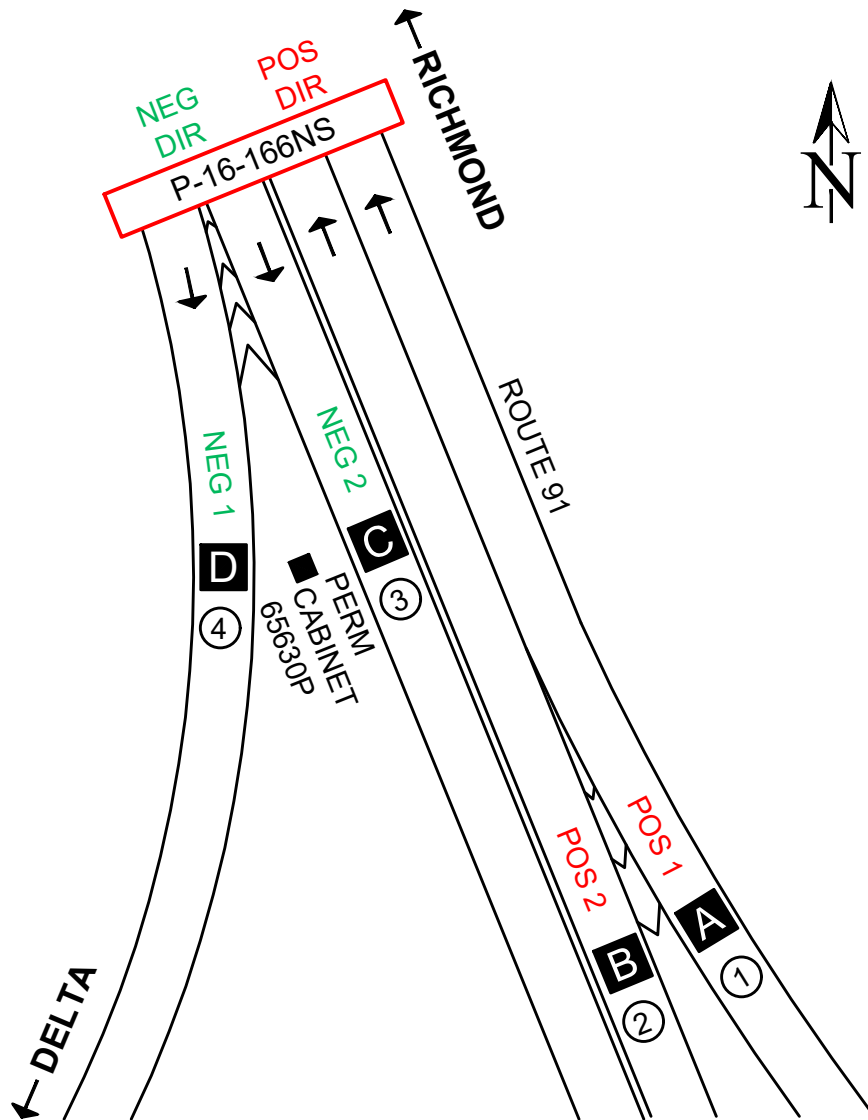

TM Site: Description:

P-16-166NS ROUTE 91, 0.3 km NORTH OF ROUTE 99, DELTA

Station: 65630P
Name: MUD BAY NORTH
Survey:

- ▲ - Short Count Post
- - Loops
- - Cabinet
- - Junction Box
- - Traffic Measurement Site
- ① - Channels
- A - Detectors

NOT TO SCALE