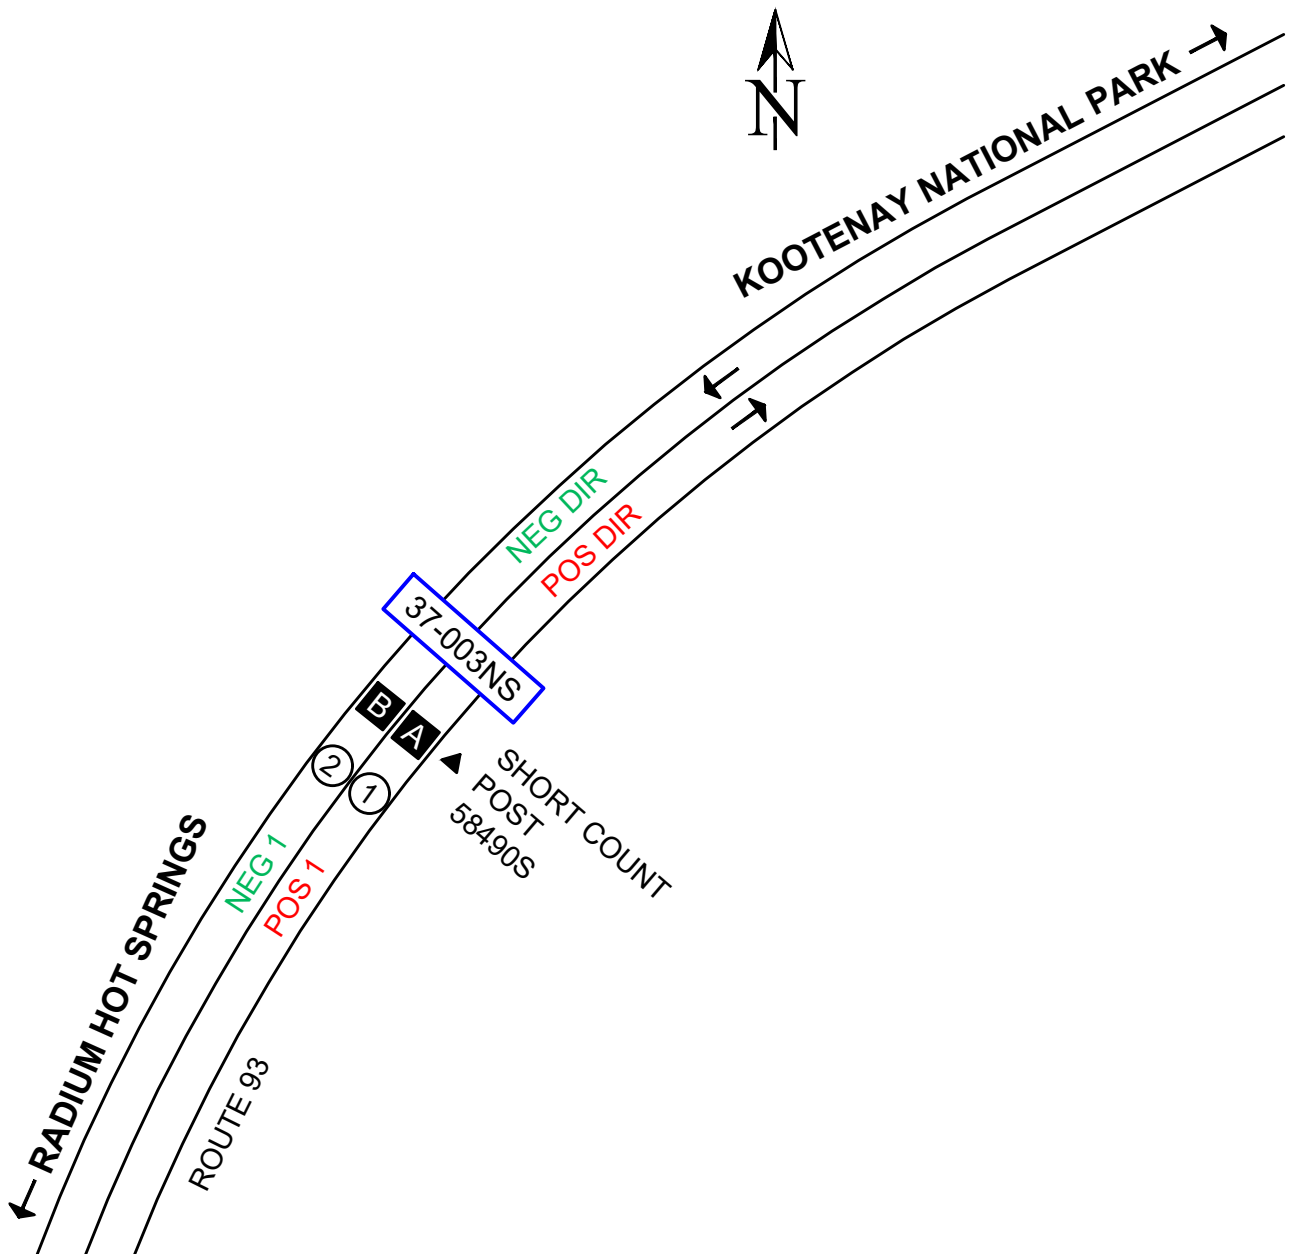

TM Site:

Description:

37-003NS

ROUTE 93, 1.0 km EAST OF ROUTE 95 AT KOOTENAY NATIONAL PARK ENTRANCE, RADIUM HOT SPRINGS

Station: 58490S

Name: KOOTENAY NATIONAL PARK

Survey: 5849

- ▲ - Short Count Post
- - Loops
- - Cabinet
- - Junction Box

- - Traffic Measurement Site
- ① - Channels
- A - Detectors

NOT TO SCALE