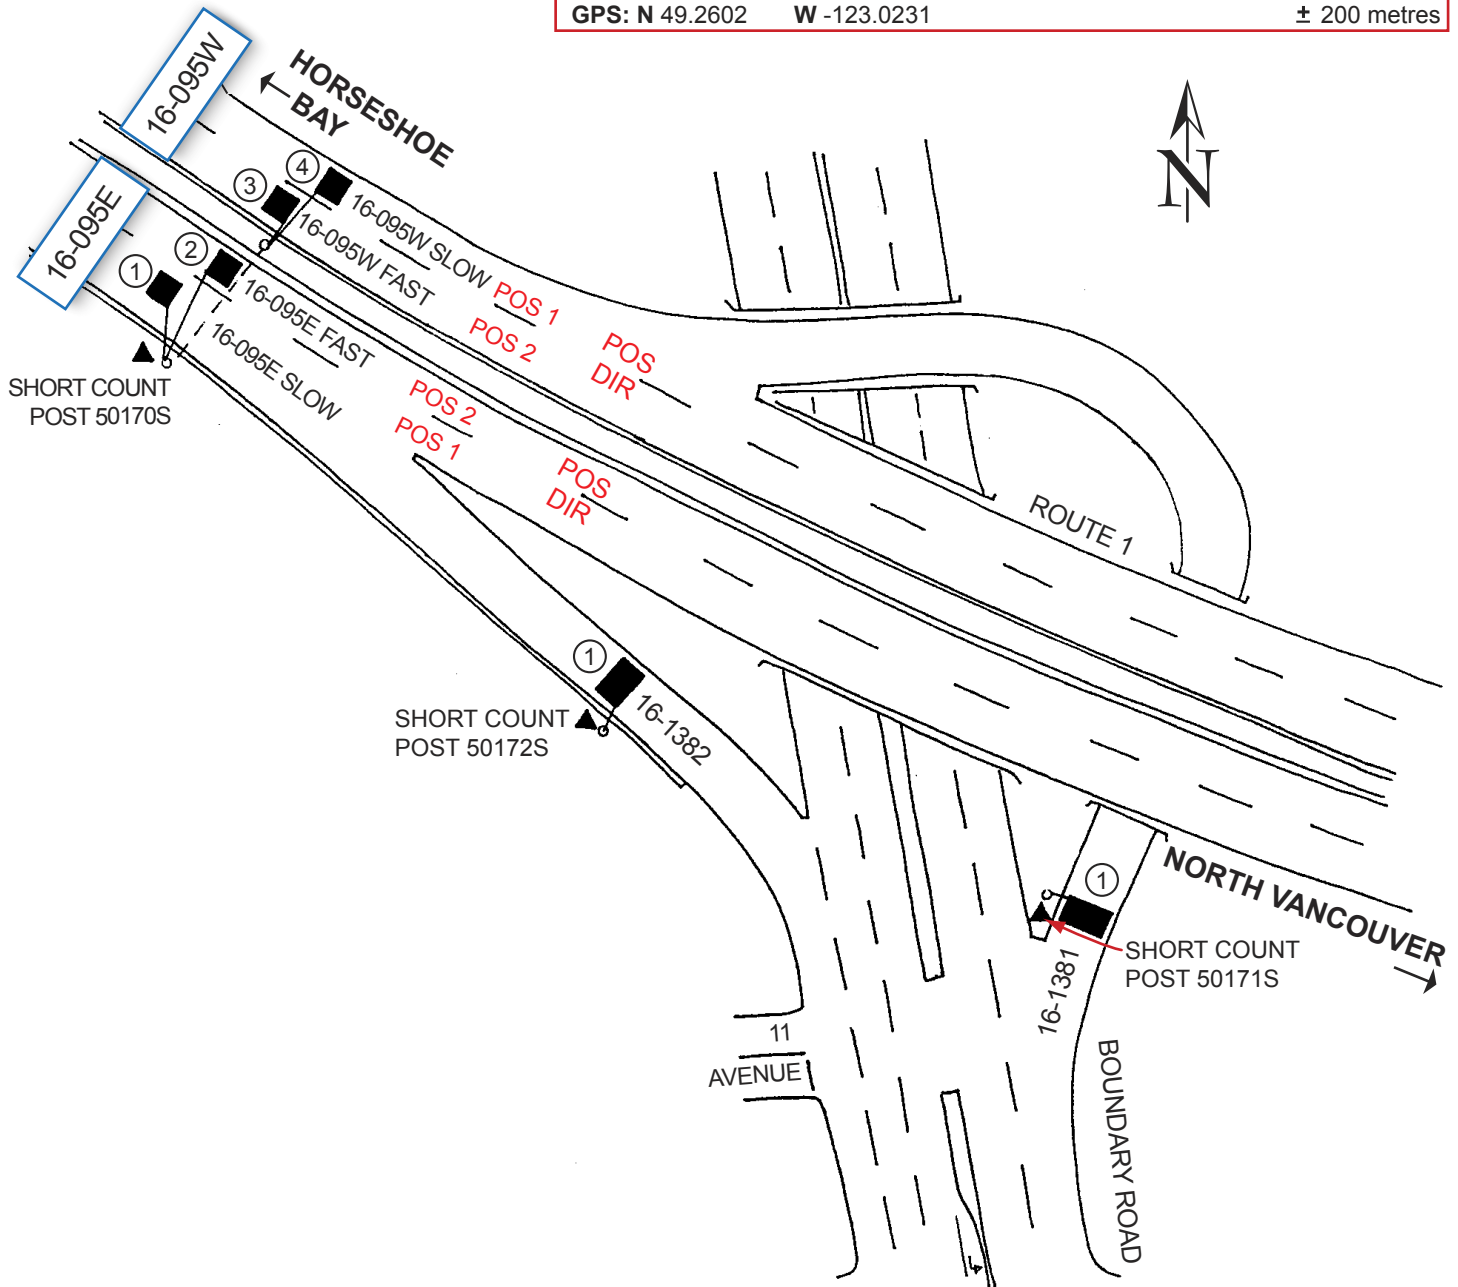

**TM Site:**

**Description:**

16-1381

Ramp from Boundary Road NB to Route 1 WB, BURNABY

**Station:** 50171S

**Survey:** 5017

▲ - Short Count Post

■ - Loops

SHOWS LOOPS:

YES

NO

GPS: N 49.2602

W -123.0231

± 200 metres

NOT TO SCALE

Construction Maintenance Branch  
TrafficDataProgram@gov.bc.ca